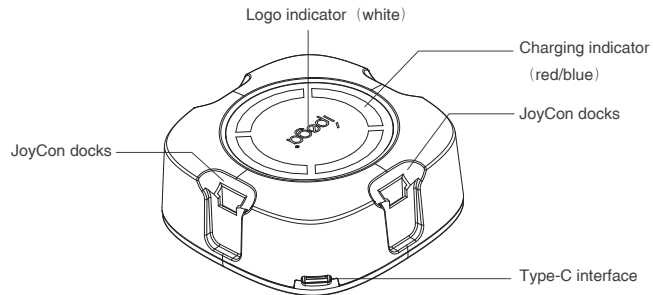

ipega®

N-Switch JoyCon精灵四充

产品说明书(PG-9177)

产品特点:

- 1.本产品是一款适用于N-Switch JoyCon手柄的充电座;
- 2.具有4个充电插槽,支持给一至四个JoyCon手柄同时充电;
- 3.配备Type-C充电接口,可连接N-Switch原装适配器为产品提供电源输入;
- 4.充电座内置保护芯片,具有过流及短路保护功能,安全可靠;
- 5.产品小巧便携,操作简单,炫彩指示灯,实时显示充电状态;

功能按键图示

产品使用说明:

- 1.将N-Switch原装适配器接入产品,或者通过TYPE-C线提供DC5V电源为产品供电;
- 2.产品通电后, 'ipega'logo白色常亮, 4个JoyCon手柄插槽充电指示条蓝色常亮;
- 3.将JoyCon手柄插入任意插槽进行充电, 充电时对应指示条红色常亮, 充满电对应指示条蓝色常亮;

产品技术参数:

输入电压/电流: DC5V/1.5A;

工作电压/电流: DC5V/1.0A;

User Guide(PG-9177)

Application Introduction:

1. Charging station for N-Switch JoyCon controllers;
2. Four charging docks ,can charge up to 4 JoyCons at same time,(Controllers NOT Included), Type -C interface.via N-Switch original adapter can supply power for the product;
- 3.With Built-in protection chip, have over-current and over-voltage protection function,safe and reliable.
- 4.Compact & delicate product, easy to operate, colorful indicator showing charging condition.

Function Map:

Basic Operation:

- 1.Connect N-Switch original adapter, or via TYPE-C cable supply DC5V power for the item.
- 2.When power is on ,'ipega'logo will become white color and always on ,indicator of four docks will be blue color and always on;
- 3.Insert the JoyCon controller into any docks and charge ,while charging ,indicator will be red,fully charged will be blue;