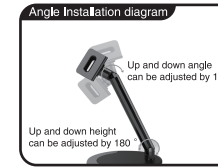

Instructions:

Notice:

1. Please do not store this product in wet or high-temperature place;
2. Do not knock, beat, puncture, or attempt to disassemble the product to avoid unnecessary damage to the product;
3. When using this product, please make sure that the electronics devices and desk mount are assembled.
4. Non-professionals should not disassemble this product, otherwise it will not be covered in the after-sales warranty service;