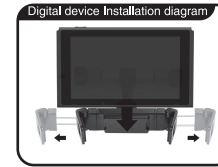

Instructions:

Notice:

1. Please do not store this product in wet or high-temperature place;
2. Do not knock, beat, puncture, or attempt to disassemble the product to avoid unnecessary damage to the product;
3. When using this product, please make sure that the electronics devices and desk mount are assembled.
4. Non-professionals should not disassemble this product, otherwise it will not be covered in the after-sales warranty service;