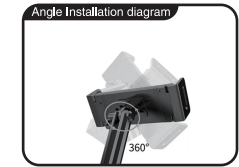

Instructions:

Notice:

1. Please do not store this product in wet or high-temperature place;
2. Do not knock, beat, puncture, or attempt to disassemble the product to avoid unnecessary damage to the product;
3. When using this product, please make sure that the electronics devices and desk mount are assembled.
4. Non-professionals should not disassemble this product, otherwise it will not be covered in the after-sales warranty service;